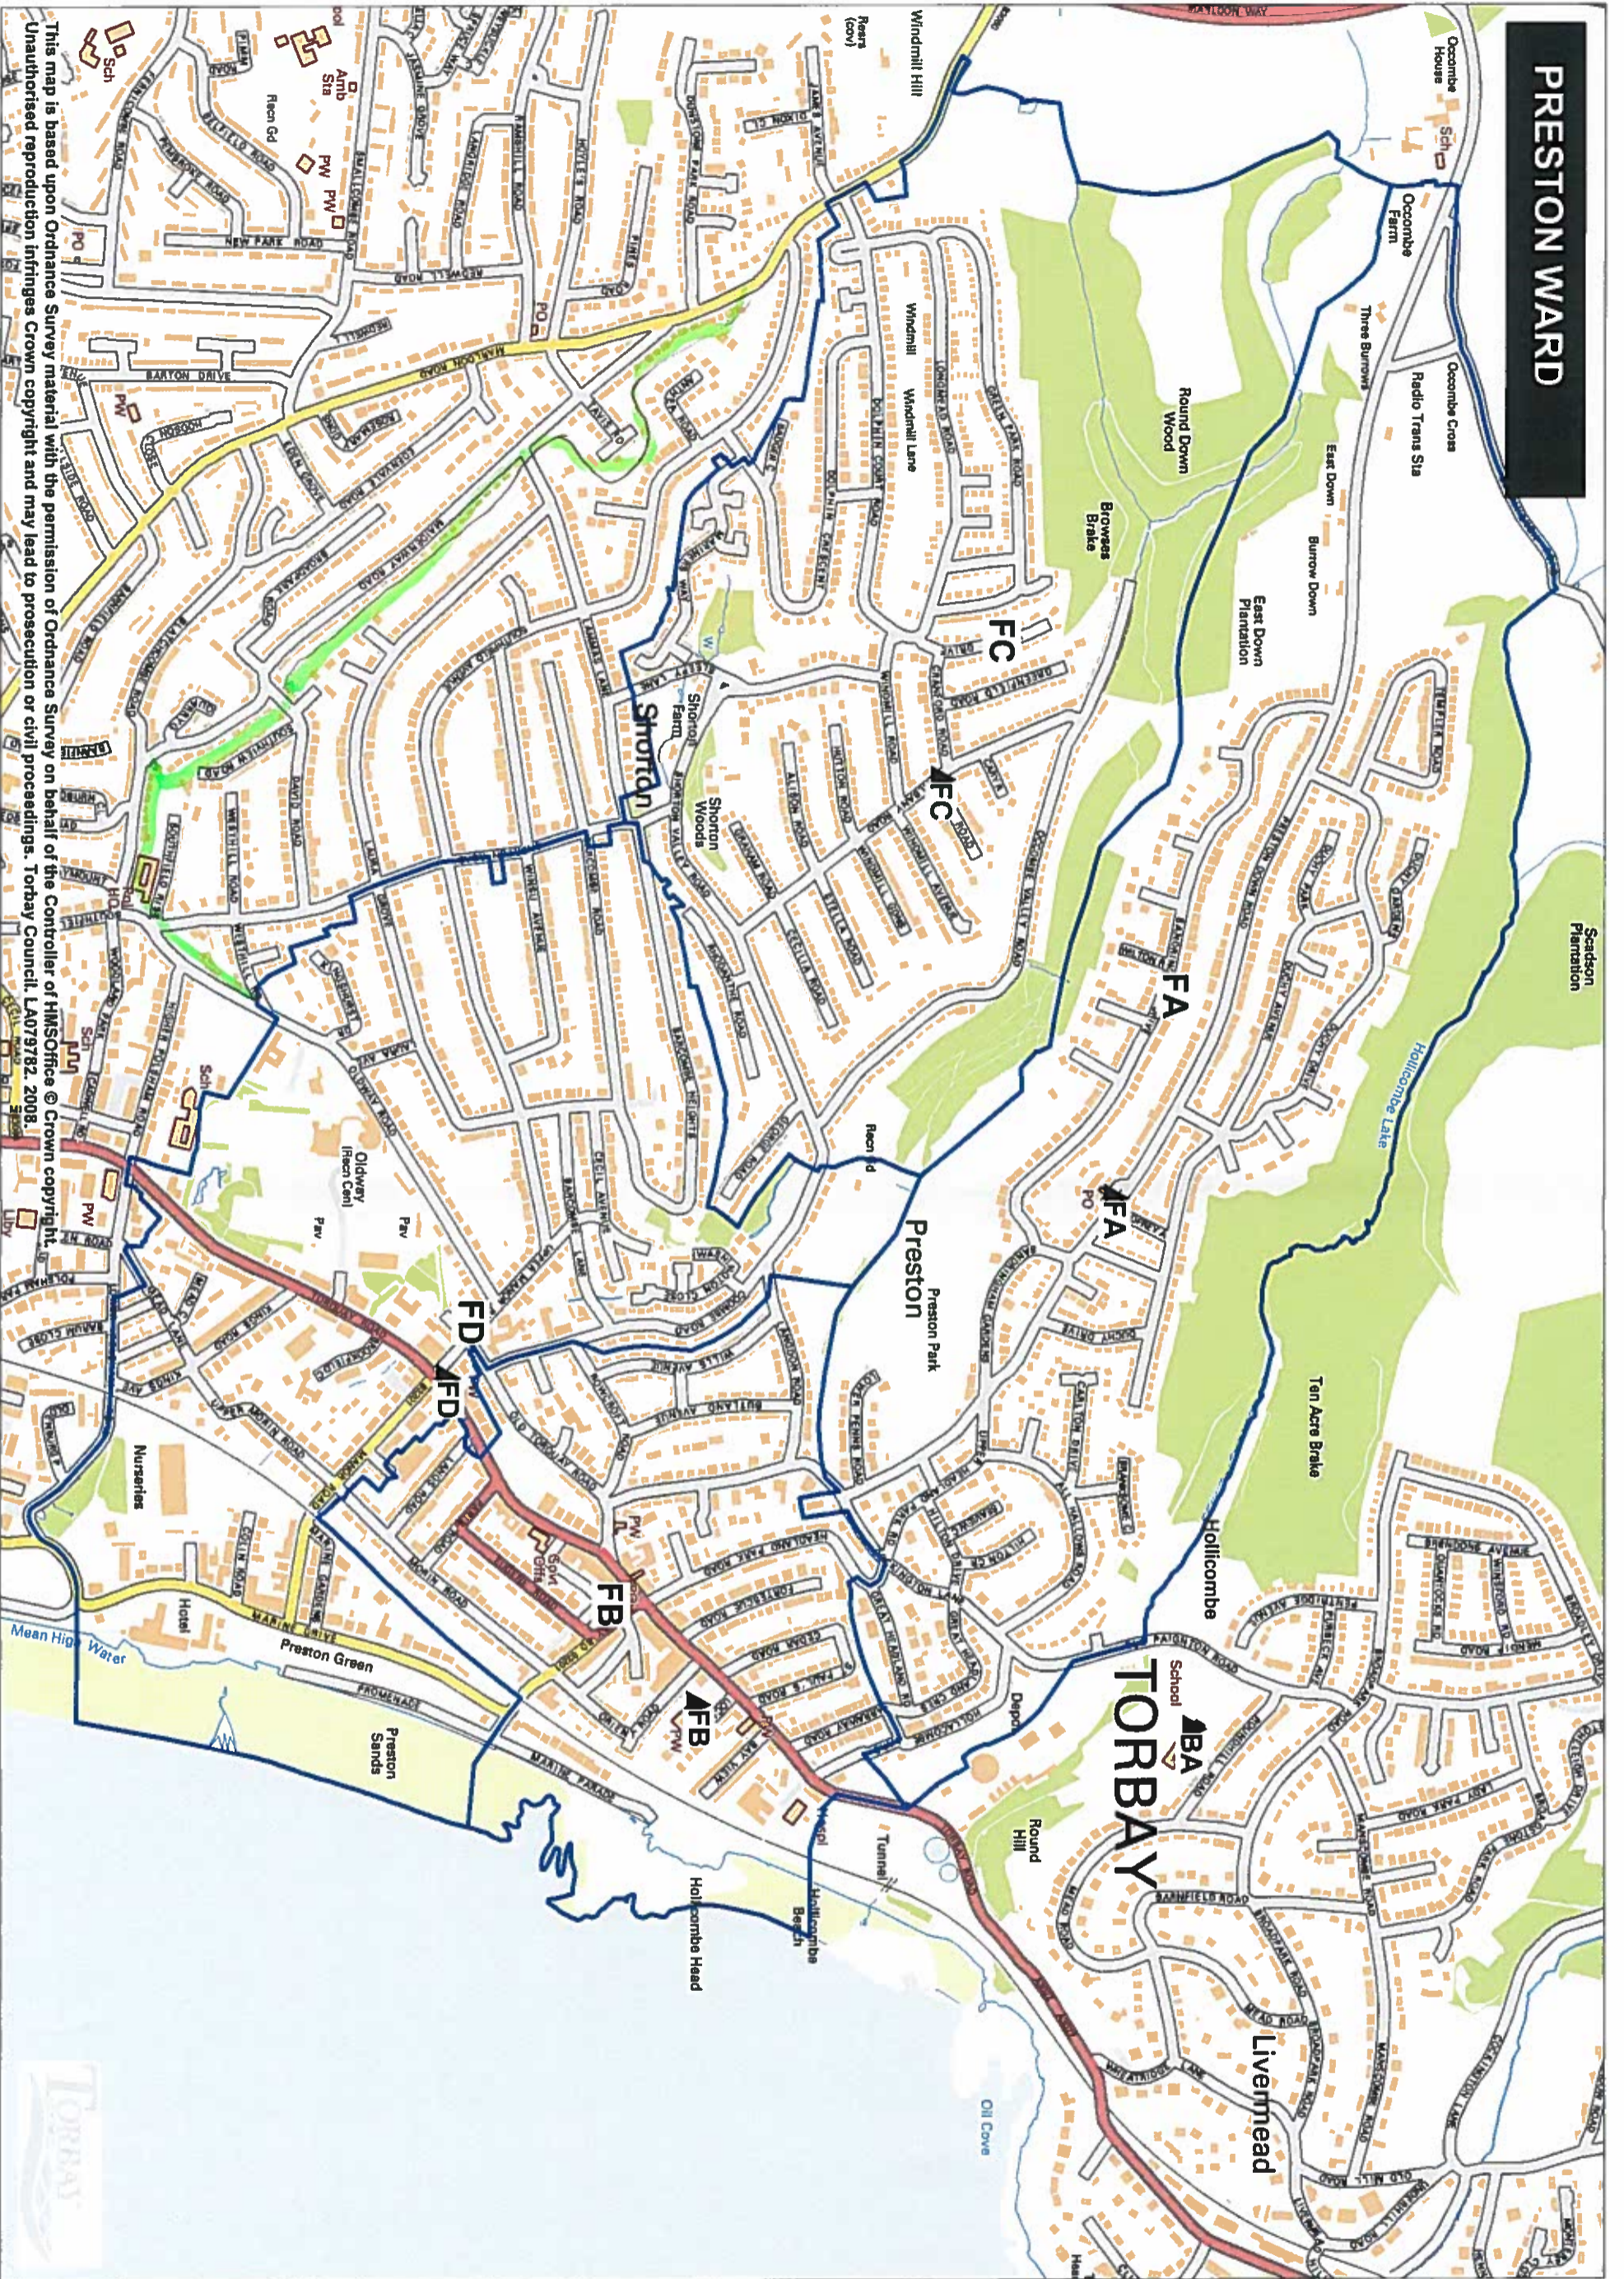

TORBAY COT | COMMUNITY PARTNERSHIP FEEDBACK
 MAP 2.

This map is based upon Ordnance Survey material with the permission of Ordnance Survey on behalf of the Controller of HMSO. © Crown copyright. LA079782, 2008. Unauthorised reproduction infringes Crown copyright and may lead to prosecution or civil proceedings. Torbay Council.